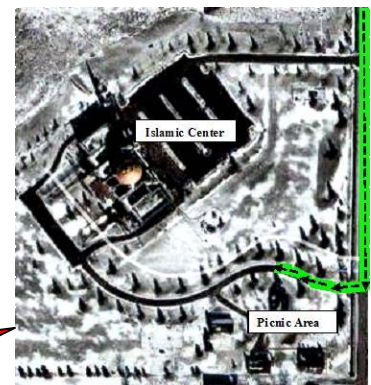

Directions from Maumee on I-475

Take Perrysburg Exit towards Perrysburg. Turn right on South Boundary. At Louisiana (Rt. 199) turn right. Continue as above.

Aerial View