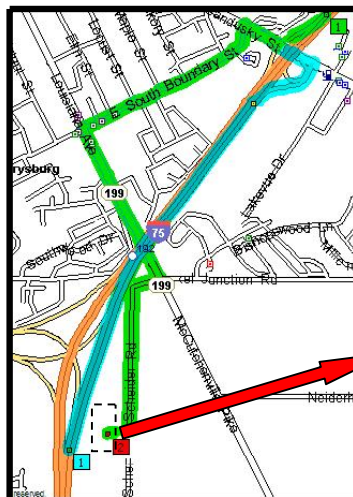

Directions, coming on I-75 from the north (from Toledo)

● Exit at 193 (Perrysburg/Fremont Exit). Go to stop light (Harley-Davidson dealership will be in front of you). Turn right on to Rt 20. Turn left at E. South Boundary (Speedway Gas Station on the left). Proceed to second traffic light, Louisiana Ave., Rt 199 (Key Bank, Radio Shack). Turn left at light. Go past US Post Office on left, over I-75 overpass. After overpass, turn immediately right onto Scheider Rd. (at Big Blue Water Tower). Pass the first entrance. Take the second drive into the picnic area.

Directions, coming from I-75 from the south (from BG)

● Stay on I-75 at I-475 split. Take next right Exit 193. Turn LEFT (West) onto US-20 [US-23]. Turn left at E. South Boundary and continue using above directions.

Directions from Maumee on I-475

Take Perrysburg Exit towards Perrysburg. Turn right on South Boundary. At Louisiana (Rt. 199) turn right. Continue as above.

Aerial View

Please bring:

- Appetizers, salad, or dessert to share
- Lawn chair, musical instrument (optional)